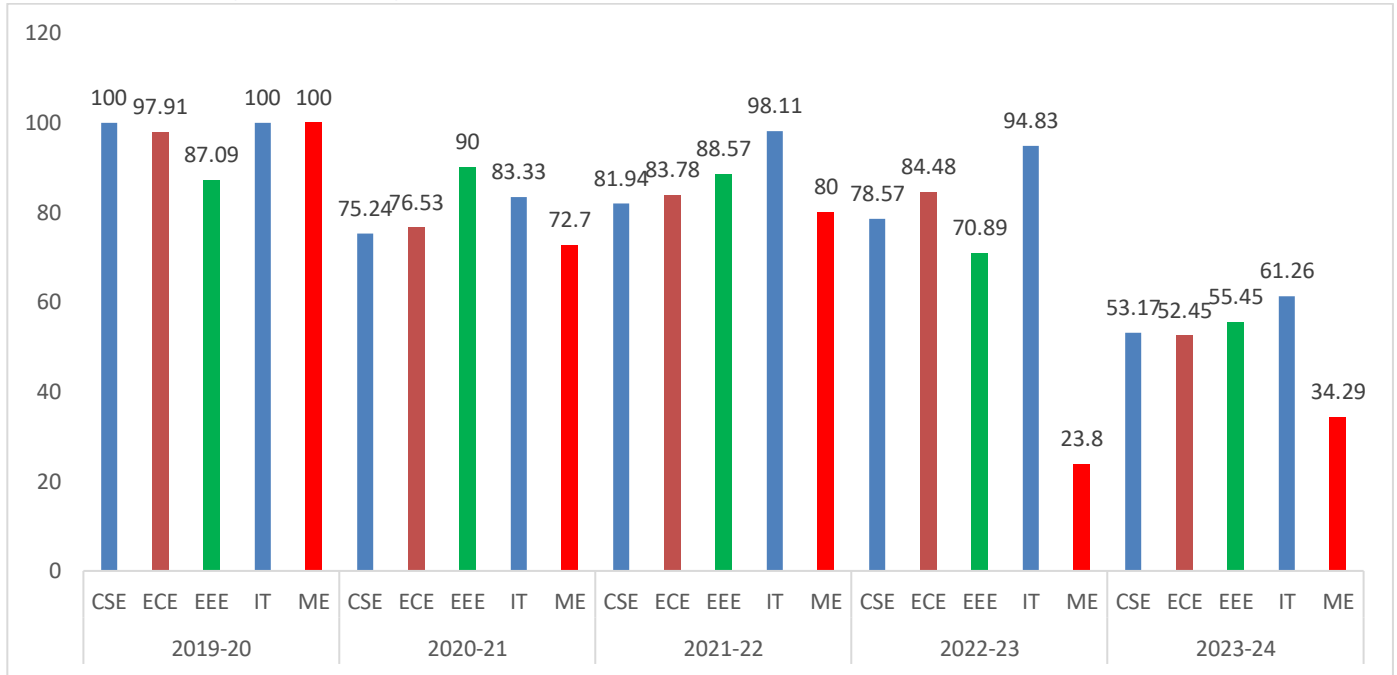

Highlights of Pre-Placement Trained Students

Academic Year	Branch	Total Strength	Students Registered	Students Placed	% of Placements
2019-20	CSE	189	135	135	100
	ECE	193	96	94	97.91
	EEE	118	62	54	87.09
	IT	49	28	28	100
	ME	46	8	8	100
2020-21	CSE	206	152	155	75.24
	ECE	196	142	150	76.53
	EEE	120	79	108	90.00
	IT	54	40	45	83.33
	ME	37	11	8	72.7
2021-22	CSE	216	151	177	81.94
	ECE	185	125	155	83.78
	EEE	105	51	93	88.57
	IT	53	45	52	98.11
	ME	38	10	8	80.00
2022-23	CSE	196	164	154	78.57
	ECE	174	147	147	84.48
	EEE	79	42	56	70.89
	IT	58	51	55	94.83
	ME	21	NA	05	23.80
2023-24 (Till date)	CSE	205	185	109	53.17
	ECE	204	192	107	52.45
	EEE	110	97	61	55.45
	IT	62	61	38	61.26
	ME	35	12	12	34.29

Graphical Representation of PrePlacement Trained Students

**Highlights of Placement Process &Support**

Batch	Branch	Total Strength	Final Placements	%Placed
2019-20	CSE	189	153	80.95
	ECE	193	154	79.79
	EEE	118	75	63.56
	IT	49	24	48.98
	ME	46	22	47.83
2020-21	CSE	195	168	86.15
	ECE	196	169	86.22
	EEE	121	104	85.95
	IT	54	47	87.04
	ME	37	27	72.97
2021-22	CSE	192	172	89.58
	ECE	182	162	89.01
	EEE	107	97	90.65
	IT	53	50	94.34
	ME	38	34	89.47
	MBA	49	18	36.73
2022-23	CSE	196	154	78.57
	ECE	174	147	84.48
	EEE	79	56	70.89
	IT	58	55	94.83
	ME	21	05	23.80
	MBA	65	16	24.62
2023-24 (Till date)	CSE	205	158	77.07
	ECE	204	146	71.56
	EEE	110	83	75.45
	IT	62	54	87.06
	ME	35	15	42.85
	MBA	90	25	27.77